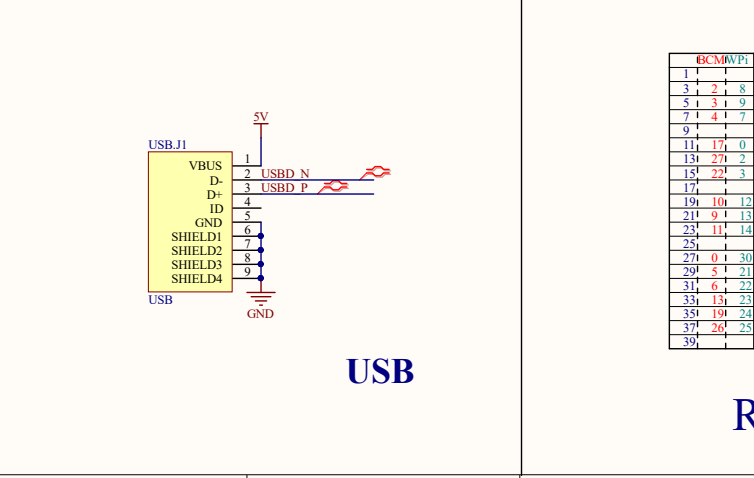

Power

Interface

Option

PWRKEY

RESET

USB

UART

Antenna

LTE ANT

SIM_CAR

Raspberry Interface