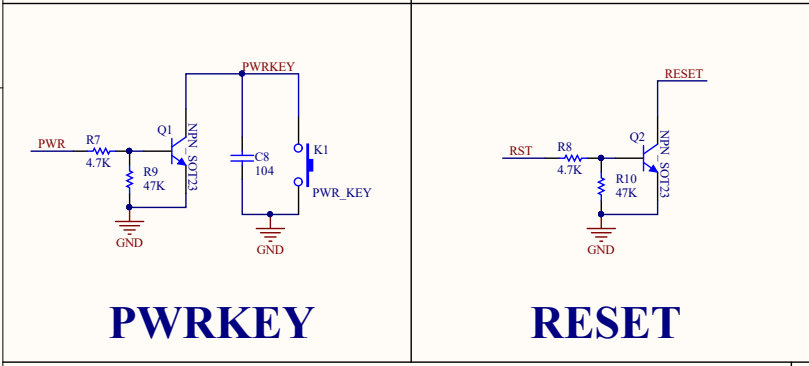

Power

Interface

Option

PWRKEY

RESET

USB

UART

Antenna

LTE ANT

SIM_CAR

Raspberry Interface