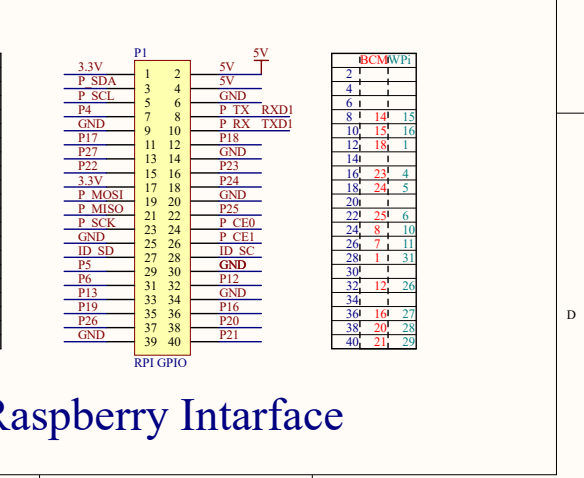

Power

Interface

Option

PWRKEY

RESET

USB

UART

Antenna

LTE ANT

SIM_CAR

Raspberry Interface