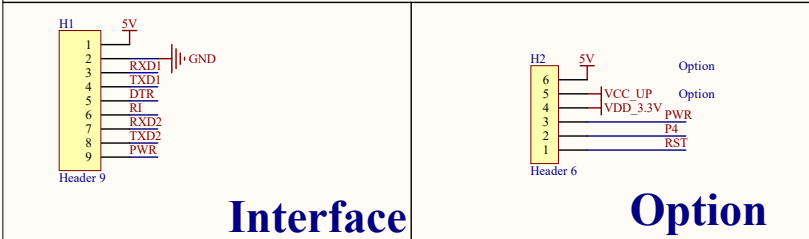

Power

Interface

Option

PWRKEY

RESET

USB

UART

Antenna

LTE ANT

SIM_CAR

Raspberry Interface