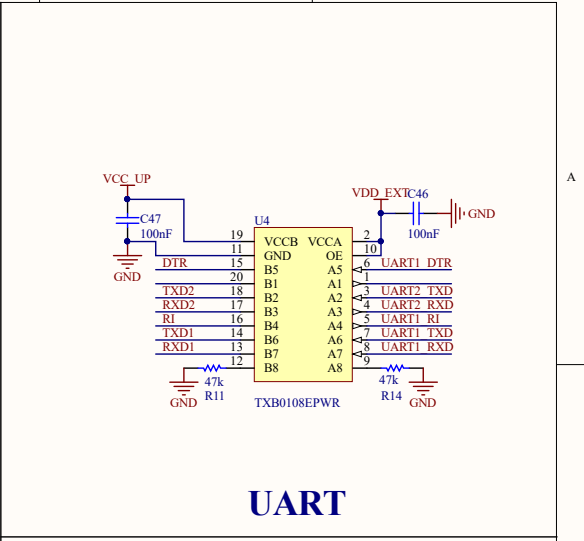

Power

Interface

Option

PWRKEY

RESET

USB

UART

Antenna

LTE ANT

SIM_CAR

Raspberry Interface