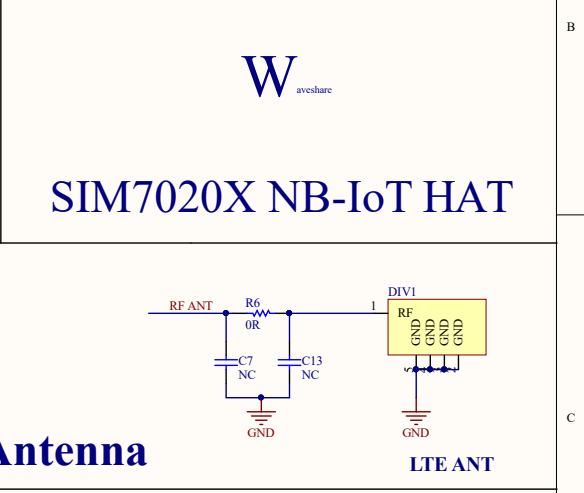

Power

Interface

Option

PWRKEY

RESET

USB

UART

Antenna

LTE ANT

SIM_CAR

Raspberry Interface