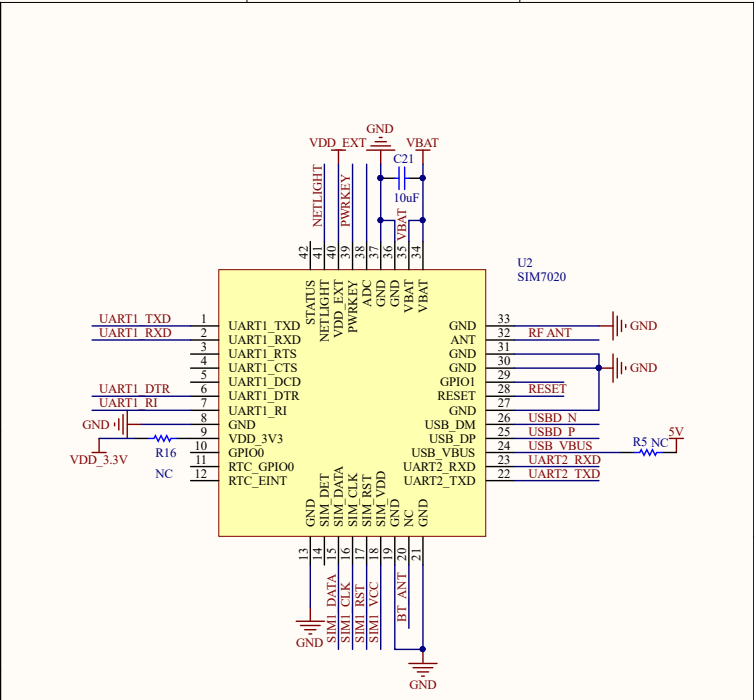

Power

Interface

Option

PWRKEY

RESET

USB

UART

Antenna

LTE ANT

SIM_CAR

Raspberry Interface