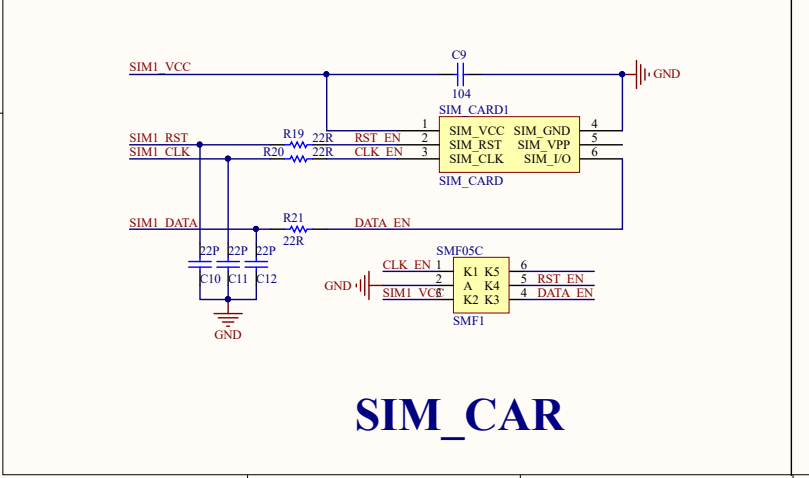

Power

Interface

Option

PWRKEY

RESET

USB

UART

Antenna

LTE ANT

SIM_CAR

Raspberry Interface